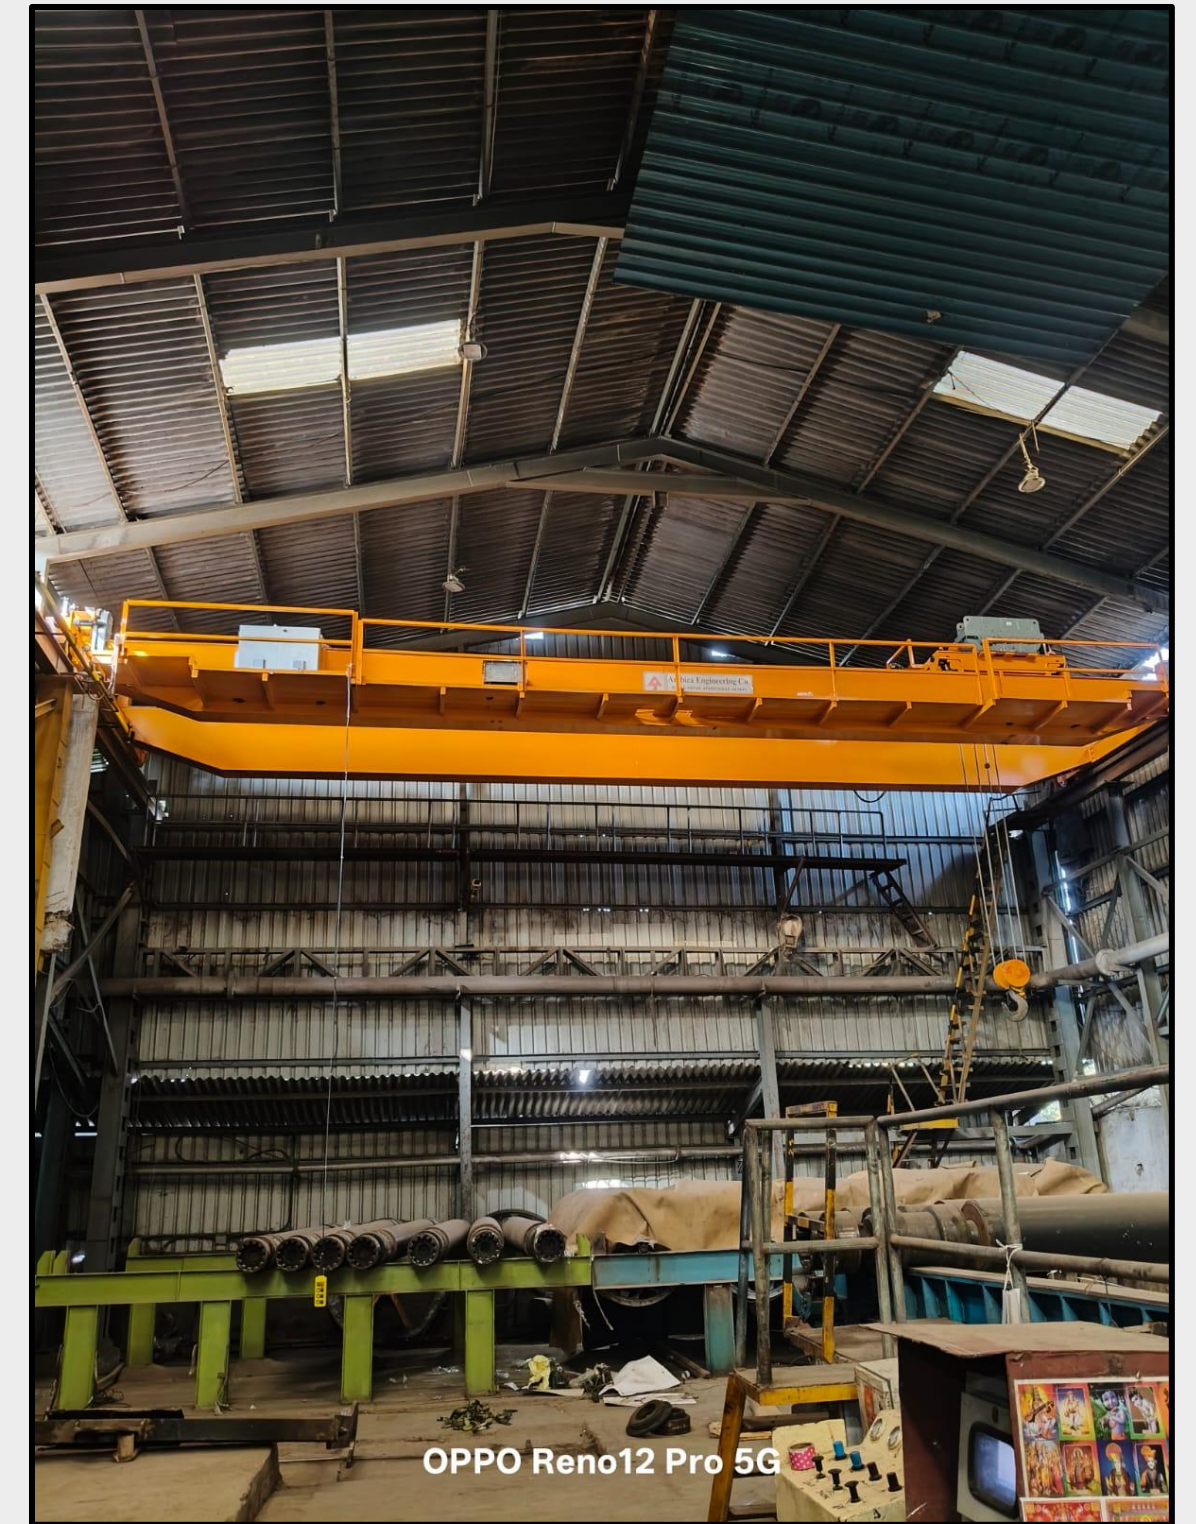

AMBICA ENGINEERING CO.

Let's lift the World

www.ambicaengineering.com

**Address: Plot No. 75/3/2, Phase-I,
G.I.D.C Vatva, Opp. Bank of Baroda,
Ahmedabad - 382445, Gujarat, INDIA**

DOUBLE GIRDER GOLIATH CRANE

DOUBLE GIRDER GOLIATH CRANE

DOUBLE GIRDER GOLIATH CRANE

DOUBLE GIRDER GOLIATH CRANE

DOUBLE GIRDER EOT CRANE

DOUBLE GIRDER EOT CRANE

DOUBLE GIRDER EOT CRANE

SINGLE GIRDER EOT CRANE