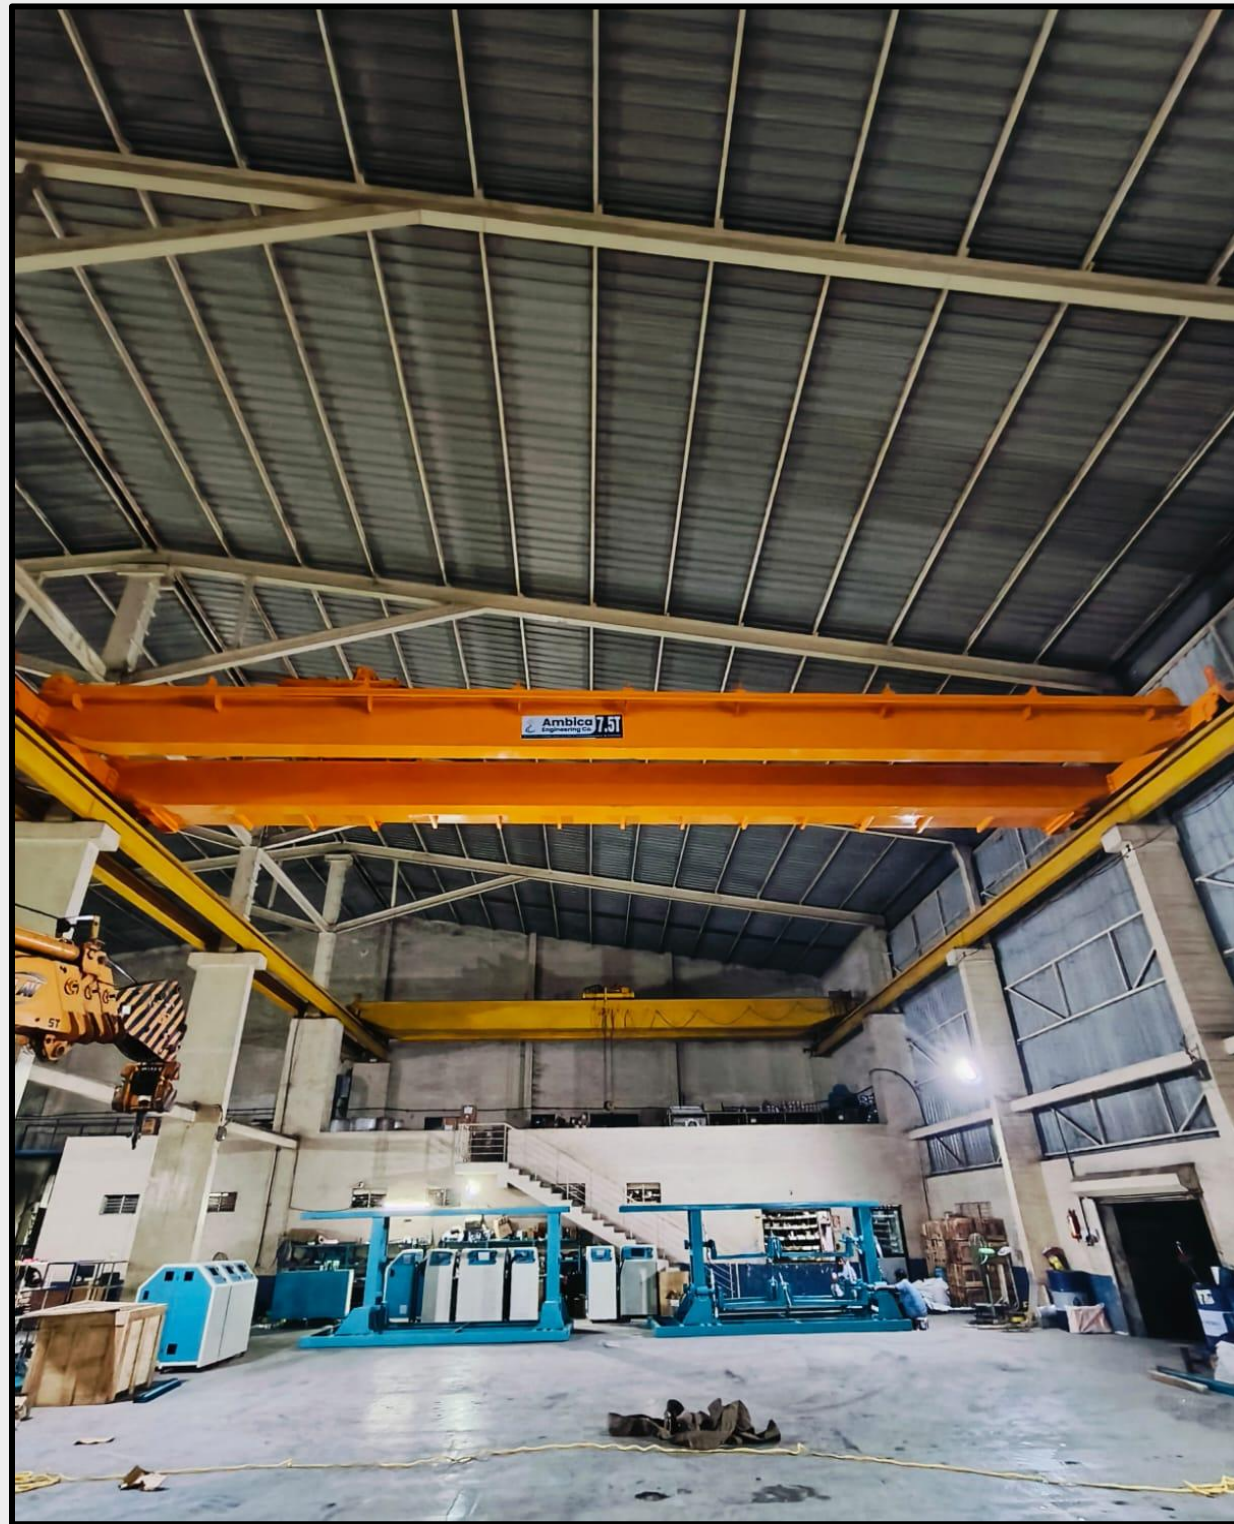

AMBICA ENGINEERING CO.

Let's lift the World

www.ambicaengineering.com

**Address: Plot No. 75/3/2, Phase-I,
G.I.D.C Vatva, Opp. Bank of Baroda,
Ahmedabad - 382445, Gujarat, INDIA**

DOUBLE GIRDER GOLIATH CRANE

DOUBLE GIRDER GOLIATH CRANE

DOUBLE GIRDER GOLIATH CRANE

DOUBLE GIRDER GOLIATH CRANE

DOUBLE GIRDER EOT CRANE

DOUBLE GIRDER EOT CRANE

DOUBLE GIRDER EOT CRANE

SINGLE GIRDER EOT CRANE