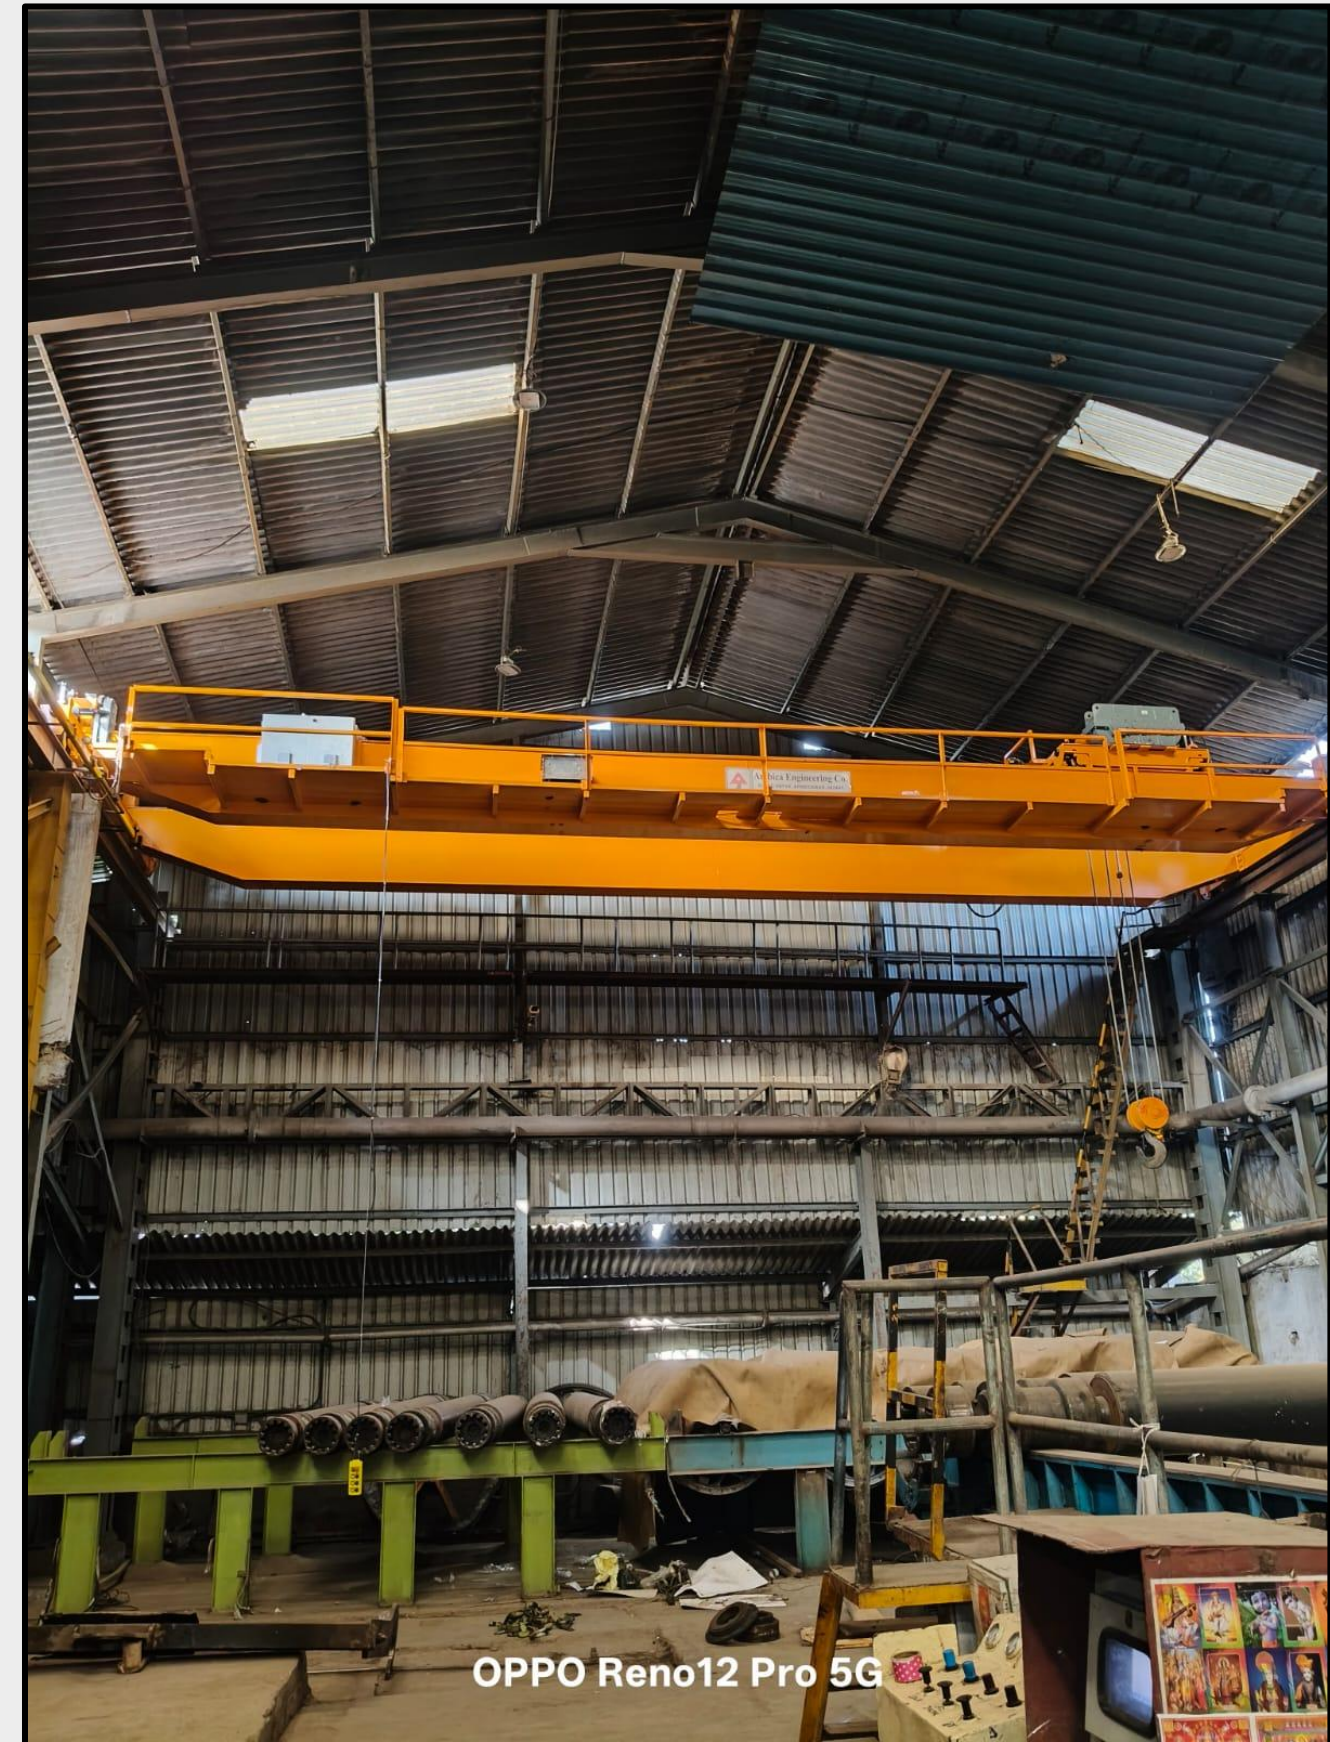

AMBICA ENGINEERING CO.

Let's lift the World

www.ambicaengineering.com

**Address: Plot No. 75/3/2, Phase-I,
G.I.D.C Vatva, Opp. Bank of Baroda,
Ahmedabad - 382445, Gujarat, INDIA**

DOUBLE GIRDER GOLIATH CRANE

DOUBLE GIRDER GOLIATH CRANE

DOUBLE GIRDER GOLIATH CRANE

DOUBLE GIRDER GOLIATH CRANE

DOUBLE GIRDER EOT CRANE

DOUBLE GIRDER EOT CRANE

DOUBLE GIRDER EOT CRANE

SINGLE GIRDER EOT CRANE